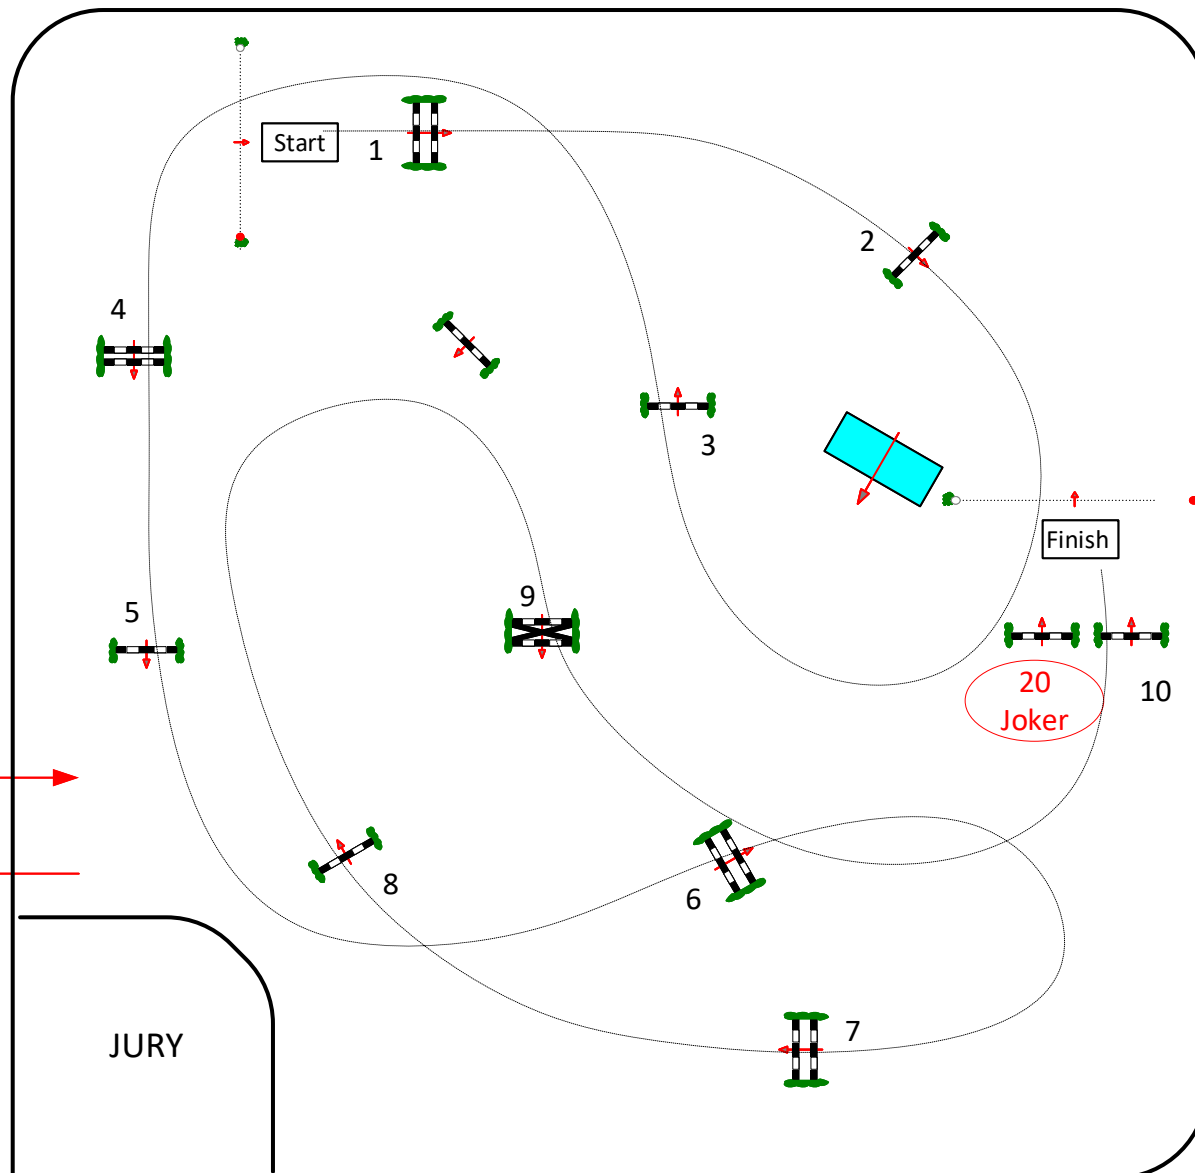

Budapest CSI 3*

Class No.: 12

CSI***

Accumulator competition with Joker against the clock

30. June. 2019

Start: 08.30

Table: A

FEI RG / Art. 269.5

Height 1,30 m

Speed: 350 m/min

Length: 435 m

Time allowed: 75 sec

Time limit: 150 sec

Obstacles: 10

Efforts: 10

Sun
1