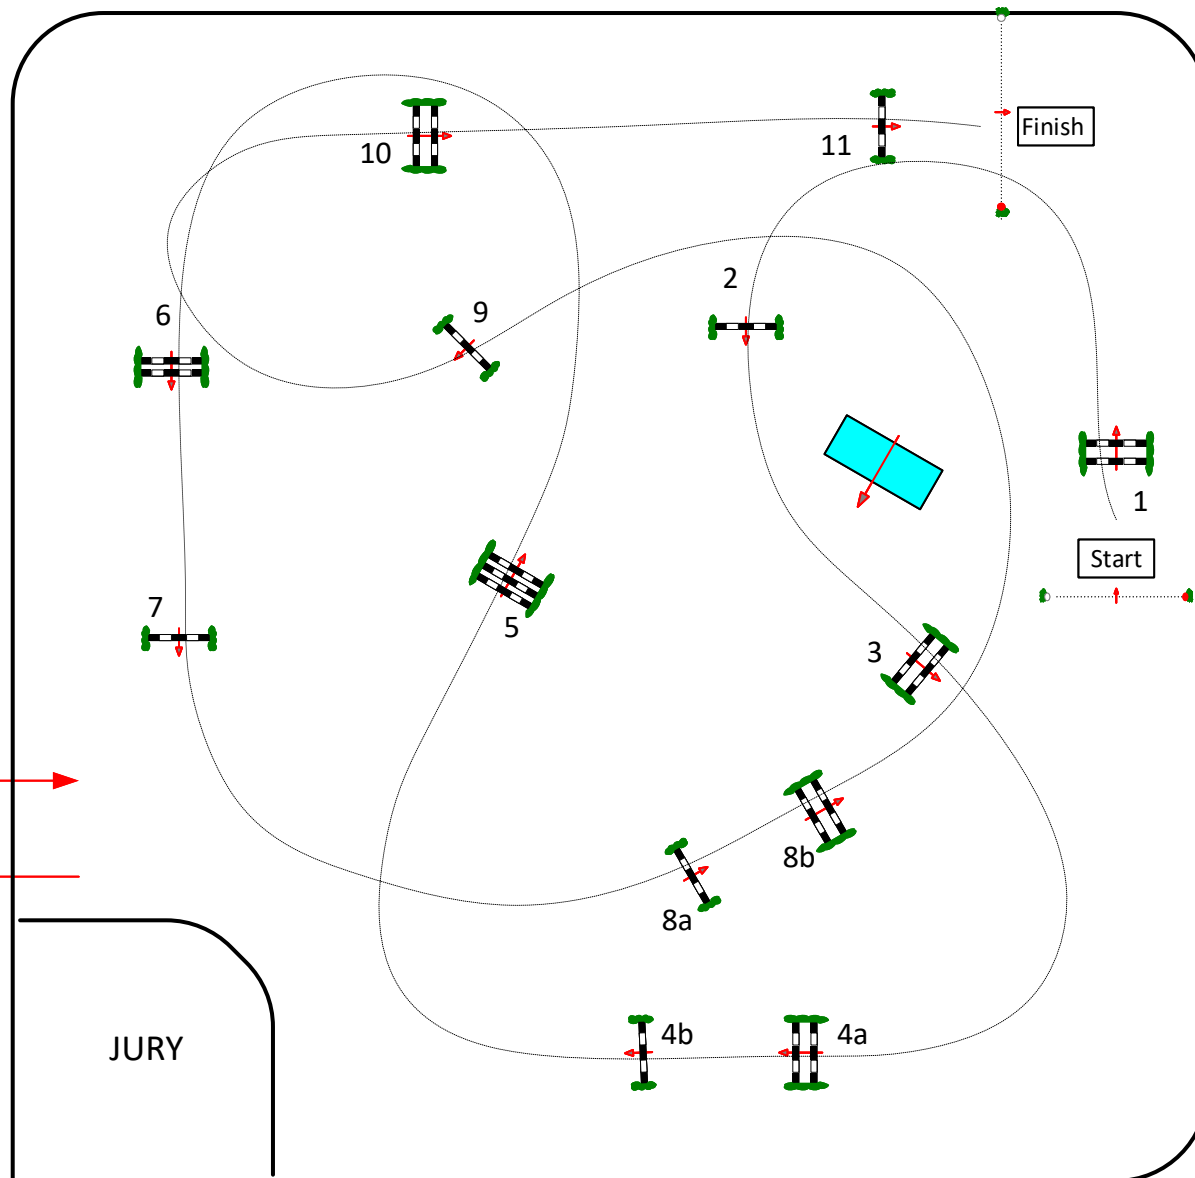

Budapest CSI 3*

Class No.: 13 CSI*** Competition against the clock

30. June. 2019

Start: 11.30

Table: A

FEI RG / Art. 238.2.1

Height 1,40 m

Speed: 350 m/min

Length: 450 m

Time allowed: 78 sec

Time limit: 156 sec

Obstacles: 11

Efforts: 13

Sun
2

Course Designer: Aki Yläne (Fin)

Assistant Course Designer: Laszlo Karadi (Hun)