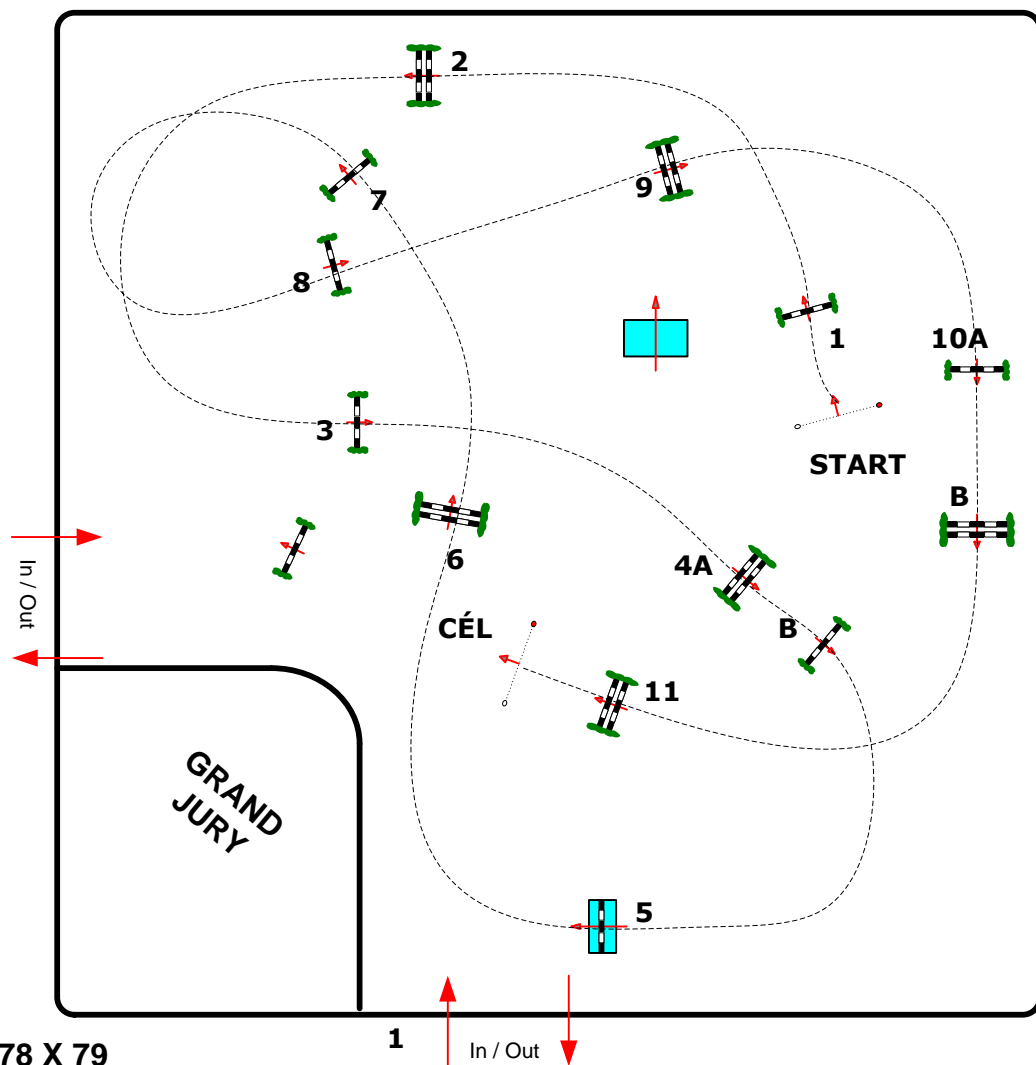

GRÓF SZÉCHENYI ISTVÁN EMLÉKVERSENY CSI 2*, CSIYH, CSI U25

2019.05.23.-25.

Class No.: 2.

SILVER TOUR 1,30

Competition against the clock

2019. május 23., csütörtök

Start: 10:30

2.

78 X 79

Table: A
National RG:
FEI RG / Art. 238.2.1
Height: 1,30 m

Speed: 350 m/min

Length: 460 m
Time allowed: 79 sec
Time limit: 158 sec

Obstacles: 11
Efforts: 13
Penalty sec
Closed combination: